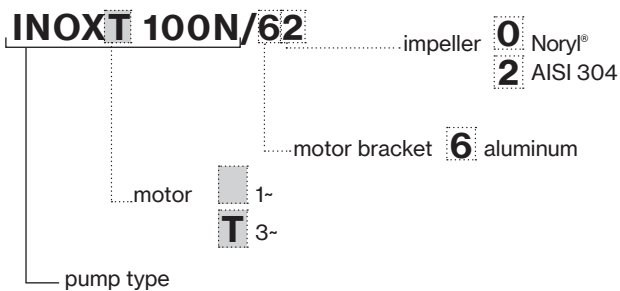

TYPE	LOTS			
	TRUCK		CONTAINER	
	PALLET (cm)	N° pumps	PALLET (cm)	N° pumps
INOX	85×110×150	60	85×110×190	80