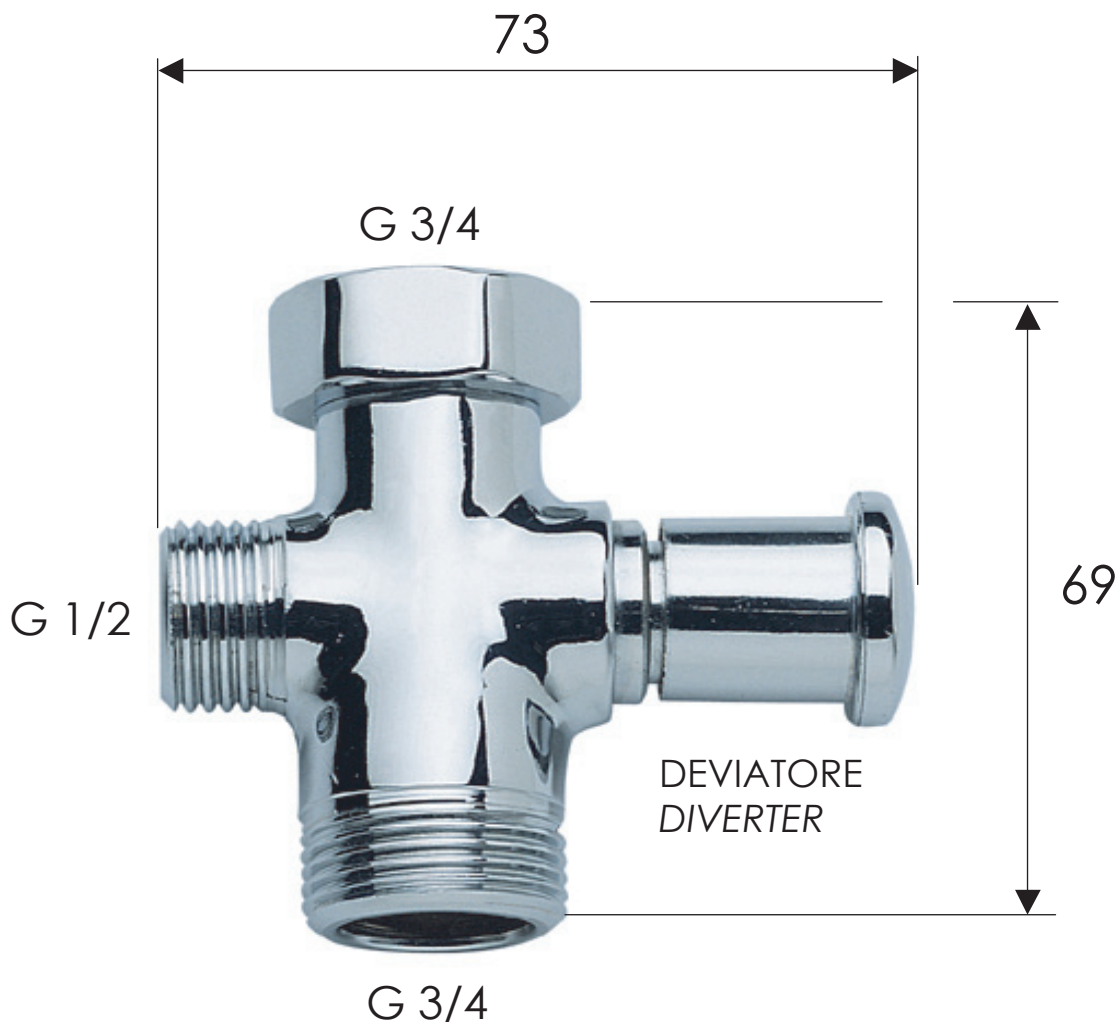

# REMER

RUBINETTERIE

SCHEDA TECNICA

TECHNICAL FEATURES

ART. COD.

**316 A**

## MATERIALI / MATERIALS

OTTONE CROMATO / CHROME PLATED BRASS