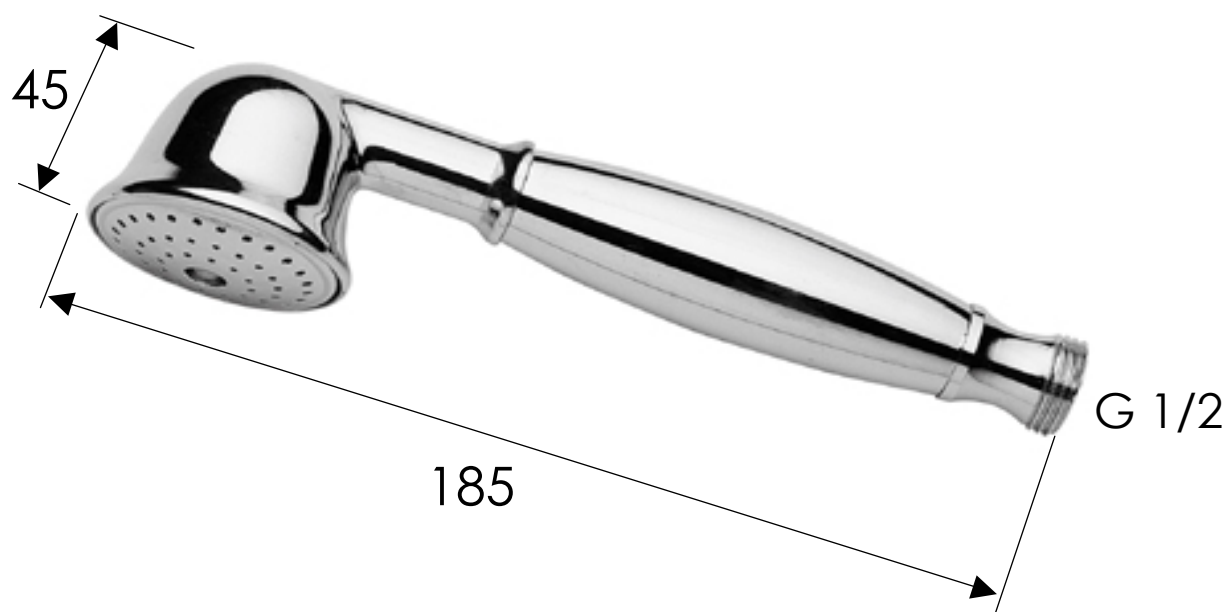

# REMER

RUBINETTERIE

SCHEDA TECNICA

ART. COD.

*TECHNICAL FEATURES*

**323CR**

## MATERIALI / MATERIALS

OTTONE CROMATO / CHROME PLATED BRASS