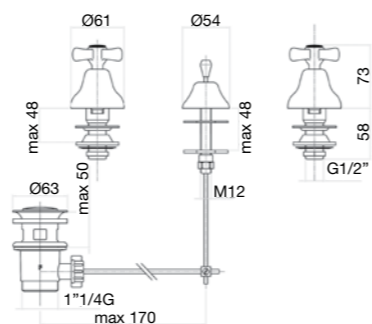

Vitone ceramico, 1/4 di giro
1/4 turn ceramic head work