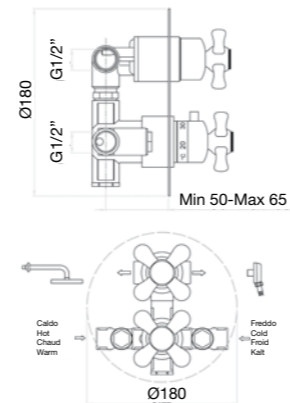

Vitone ceramico, 1/4 di giro
1/4 turn ceramic head work

22 kg
box pcs. 5