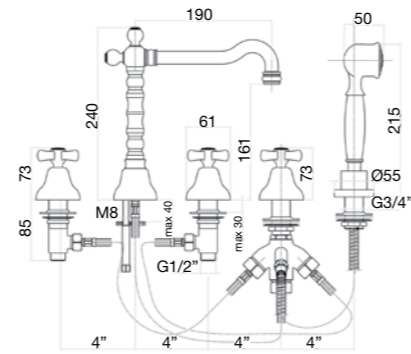

Vitone ceramico, 1/4 di giro
1/4 turn ceramic head work