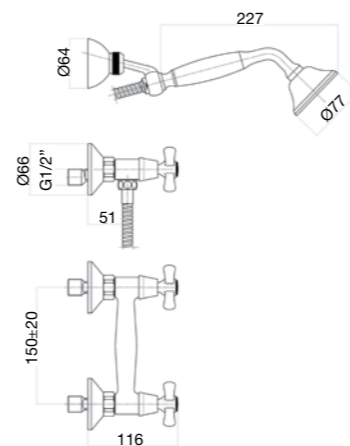

Vitone ceramico, 1/4 di giro
1/4 turn ceramic head work