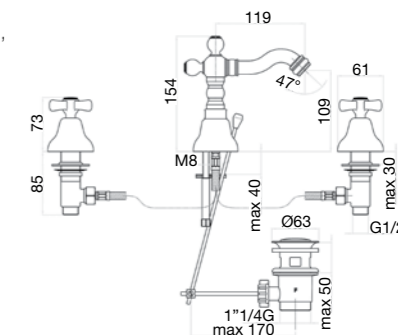

Vitone ceramico, 1/4 di giro
1/4 turn ceramic head work