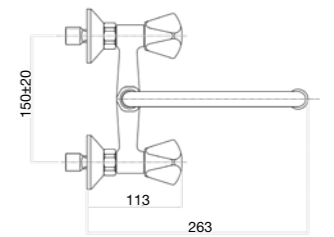

Vitone 1/2 1/2 head work

24 CR 0221

Gruppo lavello a muro, canna J cm 13.

Wall sink mixer, 13 cm J-spout.

Mélangeur évier mural, bec J cm 13.

Смеситель для мойки, настенный монтаж, J-излив 13 см.