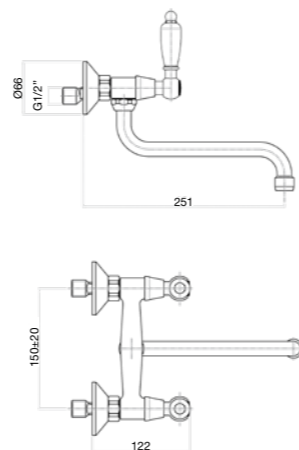

Vitone ceramico, 1/4 di giro
1/4 turn ceramic head work

03 CR 0641 01