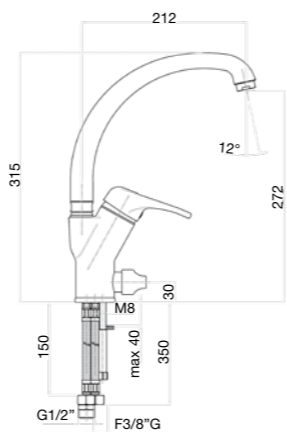

32 CR 4200

Miscelatore lavello a muro, canna diritta cm 20.

Wall sink mixer, 20 cm straight spout.

Mitigeur évier mural, bec droit cm 20.

Смеситель для мойки настенный монтаж.

Finitura / finishing / finition / Покрытие

CR
CO
BC / BO / TC / CC
C1 / C3 / GS / GN
AA / RR / ZZ

16,4 Kg
box pcs. 10

Ø 42 mm s/d
35 CAIO 31

37 CR 4110 01

Miscelatore lavello, flex cm 35 3/8"F.

One hole sink mixer, flex cm 35 3/8"F.

Mitigeur évier, flexibles cm 35 3/8"F.

Смеситель для мойки, гибкая подводка 35 см 3/8"F.

Finitura / finishing / finition / Покрытие

CR

1/2 37 CR 4110 02

14,7 Kg
box pcs. 10

Ø 42 mm s/d
35 CAIO 31

32 CR 4220

Miscelatore lavello a muro, canna S cm 20.

Wall sink mixer, 20 cm S-spout.

Mitigeur évier mural avec bec S cm 20.

Смеситель для мойки настенный монтаж S-излив 20 см.

Finitura / finishing / finition / Покрытие

CR

17,4 Kg
box pcs. 10

Ø 42 mm s/d
35 CAIO 31

38 CR 4111 01

Miscelatore lavello canna corta, flex cm 35 3/8"F.

One hole sink mixer, short spout, flex cm 35 3/8"F.

Mitigeur évier, bec court, flexibles cm 35 3/8"F.

Смеситель для мойки, короткий нос, гибкая подводка 35 см 3/8"F.

Finitura / finishing / finition / Покрытие

CR

1/2 38 CR 4111 02

15,3 Kg
box pcs. 10

Ø 42 mm s/d
35 CAIO 31

37 CR 4316 01

Miscelatore lavello leva laterale, canna gonfiata, attacco lavastoviglie, flex cm 35 3/8"F.

One hole sink mixer, side lever, high spout, dishwasher connection, flex cm 35 3/8"F.

Mitigeur évier, manette latérale, bec gonflé, connection lave-vaisselle, flexibles cm 35 3/8"F.

Смеситель для мойки, гибкая подводка 35 см 3/8"F.

Planet

Finitura / finishing / finition / Покрытие

CR

1/2 37 CR 4316 02

Vitone ceramico, 1/4 di giro
1/4 turn ceramic head work

15,85 Kg
box pcs. 5

Ø 42 mm c/d
35 CAIO 30

38 CR 4395 01

Miscelatore lavello, leva laterale, doccia estraibile, flex cm 35 3/8"F.