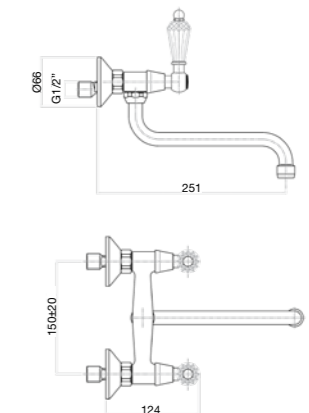

Vitone ceramico, 1/4 di giro
1/4 turn ceramic head work