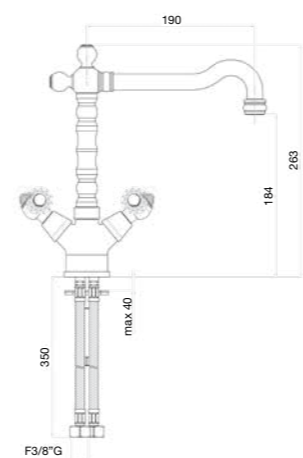

Monoforo lavello, canna antica, tubi flex cm 35 3/8"F.

One hole sink mixer, old style spout, flex cm 35 3/8"F.

Mélangeur monotrou évier, bec rétro, flexibles cm 35 3/8"F.

Смеситель для мойки на 1 отверстие, гибкая подводка 35 см 3/8"F.

Gioielli Sky

Finitura / finishing / finition / Покрытие

- CR
- CO
- RR / ZZ
- OO

1/2 09 CR 0641 02

10,7 Kg
box pcs. 5

Vitone ceramico, 1/4 di giro
1/4 turn ceramic head work