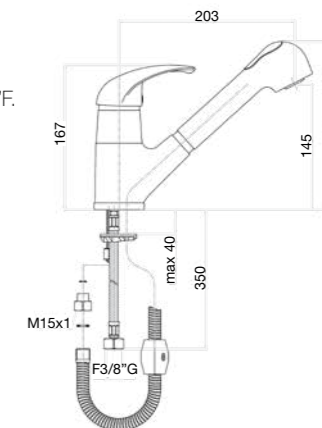

43 CR 4182 01

Miscelatore lavello, attacco lavastoviglie, canna fusa, flex cm 35 3/8"F.

One hole sink mixer, cast spout, dishwasher connection, flex cm 35 3/8"F.

Mitigeur évier, bec fondu, connection lave-vaisselle, flexibles cm 35 3/8"F.