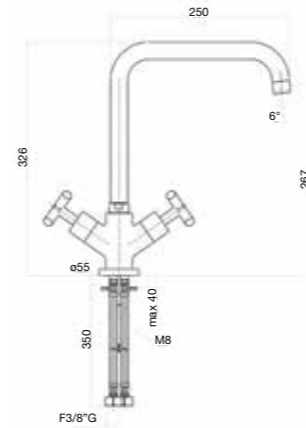

Monoforo lavello canna L, flex cm 35 3/8" F.

One hole sink mixer, L- spout, flex cm 35 3/8" F.

Mélangeur monotrou évier, bec L, flexibles cm 35 3/8" F.

Смеситель для мойки, L-излив, гибкая подводка 35 см 3/8" F.