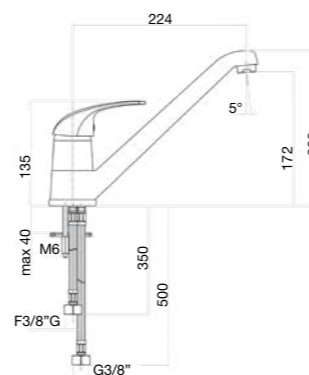

Ø 42 mm s/d
35 CA10 31

Finitura / finishing / finition / Покрытие

CR