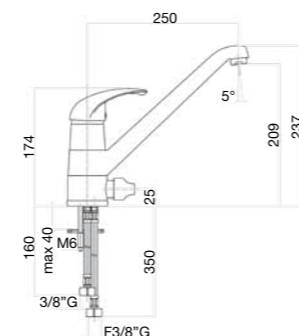

43 CR 4071 01

Miscelatore lavello, bassa pressione, canna fusa, flex cm 35 3/8"F.

Low pressure sink mixer cast spout flex cm 35 3/8"F.

Mitigeur évier, bec fondu, flexibles cm 35, basse pression 3/8"F.

Смеситель для мойки, гибкая подводка 35 см 3/8"F.

Finitura / finishing / finition / Покрытие

CR

1/2 43 CR 4071 02

21,3 Kg box pcs. 10

43 CR 4010 01

Miscelatore lavello, doccetta estraibile, flex cm 35 3/8"F.

One hole sink mixer with pull-out shower flex cm 35 3/8"F.

Mitigeur évier avec douchette extractible, flexibles cm 35 3/8"F.

Смеситель для мойки, выдвижной излив, гибкая подводка 35 см 3/8"F.

Finitura / finishing / finition / Покрытие

CR

CO

BC / BO / TC / CC

C1 / C3 / GS / GN

AA / RR / ZZ

1/2 43 CR 4010 02

26,9 Kg box pcs. 10

43 CR 4182 01

Miscelatore lavello, attacco lavastoviglie, canna fusa, flex cm 35 3/8"F.

One hole sink mixer, cast spout, dishwasher connection, flex cm 35 3/8"F.

Mitigeur évier, bec fondu, connection lave-vaisselle, flexibles cm 35 3/8"F.

Смеситель для мойки, гибкая подводка 35 см 3/8"F.

Finitura / finishing / finition / Покрытие

CR

1/2 43 CR 4182 02

29,8 Kg box pcs. 10

43 CR 4020 01

Miscelatore lavello, doccetta estraibile, bassa pressione, flex cm 35 3/8"F.

Low pressure sink mixer with pull-out shower flex cm 35 3/8"F.

Mitigeur évier avec douchette extractible, flexibles cm 35, basse pression 3/8"F.

Смеситель для мойки, выдвижной излив, гибкая подводка 35 см 3/8"F.

Finitura / finishing / finition / Покрытие

CR

1/2 43 CR 4020 02

30,3 Kg box pcs. 10

43 CR 4395 01

Miscelatore lavello, leva laterale, doccetta estraibile, flex cm 35 3/8"F.

One hole sink mixer, side lever, pull-out shower, flex cm 35 3/8"F.

Mitigeur évier, douchette extractible, manette latérale, flexibles cm 35 3/8"F.

Смеситель для мойки, выдвижной излив, гибкая подводка 35 см 3/8"F.