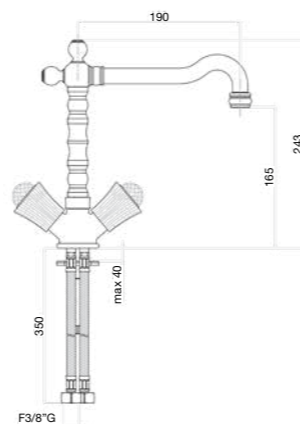

Vitone ceramico, 1/4 di giro
1/4 turn ceramic head work

17 CR 0541 01

Monoforo lavello, tubi flex cm 35 3/8"F.

One hole sink mixer, flex cm 35 3/8"F.

Mélangeur monotrou évier, flexibles cm 35 3/8"F.

Смеситель для мойки на 1 отверстие, гибкая
подводка 35 см 3/8"F.

XT Sky