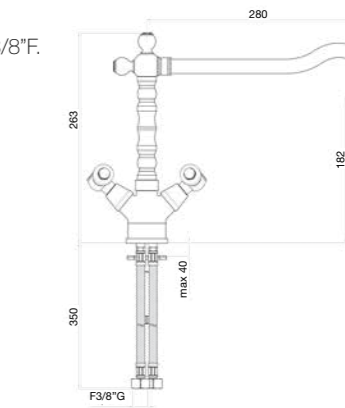

Vitone ceramico, 1/4 di giro
1/4 turn ceramic head work