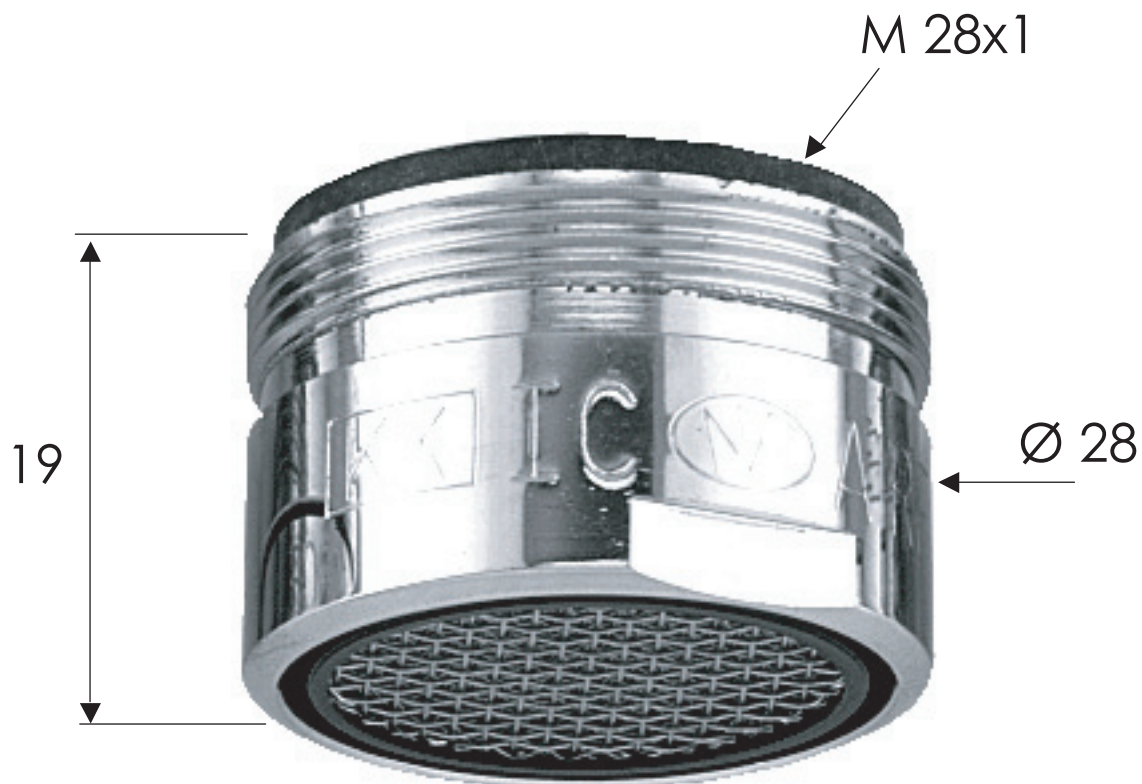

REMER

RUBINETTERIE

SCHEDA TECNICA

TECHNICAL FEATURES

ART. COD.

84

MATERIALI / MATERIALS

OTTONE CROMATO / CHROME PLATED BRASS