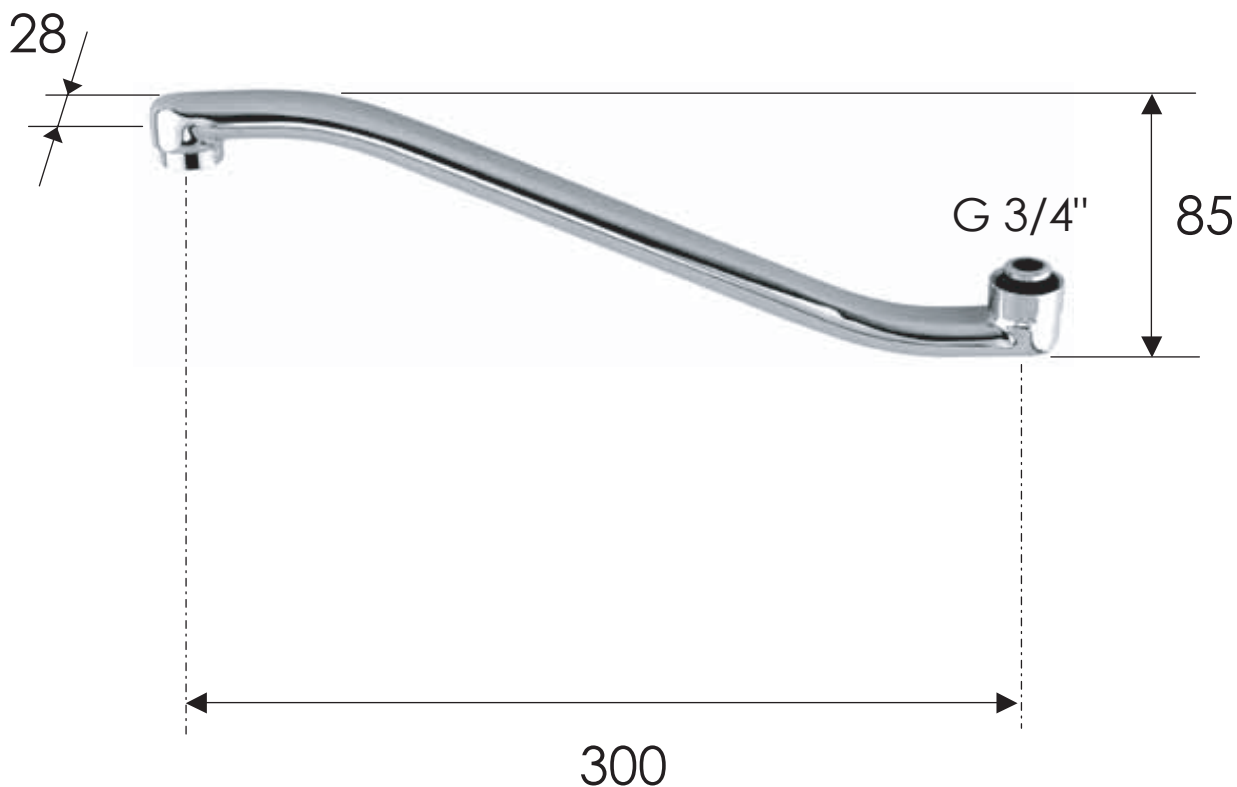

REMER

RUBINETTERIE

SCHEDA TECNICA

ART. COD.

TECHNICAL FEATURES

92S30

MATERIALI / MATERIALS

OTTONE CROMATO / CHROME PLATED BRASS